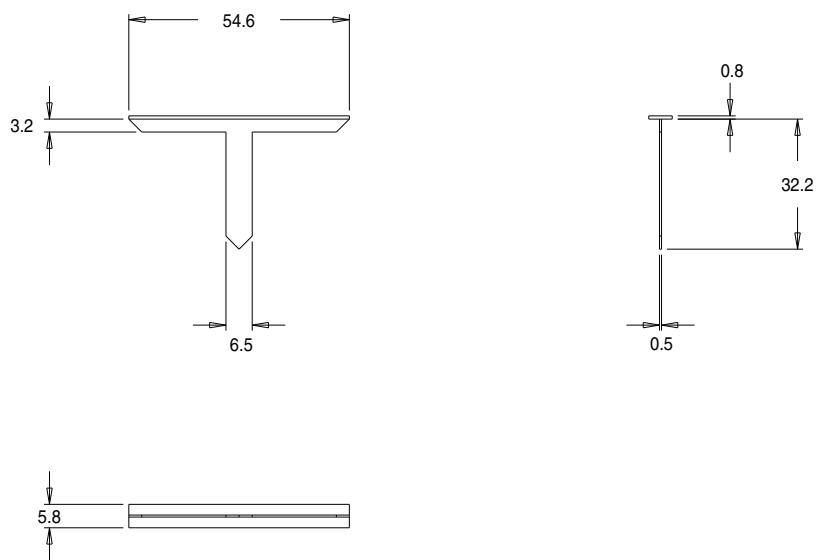

Part No. U39218
UI39 x 21.0 'U' Range T-Piece

Dimensions in millimetres.